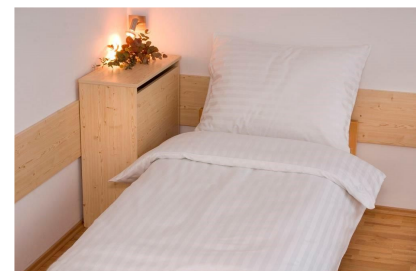

Atlas Gradl cover 30x40 cm White - brushed 145g/m2, 2cm stripe, zipper closure

Code: 75340/Z/001