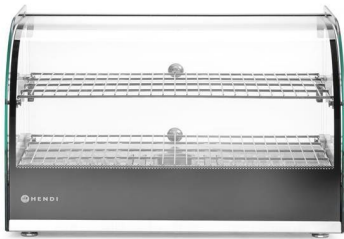

Warming showcase, 2 floors 554x376x432 mm

Code: 273999H

Nacho heater, Black, 220-240V/500W, 400x344x(h)525mm

Code: 282779H