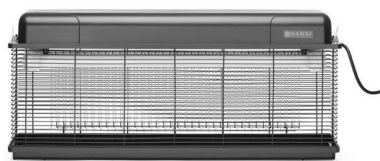

Code: 270066H

Insect catcher with adhesive plate 100 m²

Code: 270080H

Insect trap 300m² - 230V / 40W - 470x100x(H)263 mm

Code: 270097H

Waterproof insect catcher, 150 m², 230V/45W, 680x140x(h)305mm

Code: 270141H